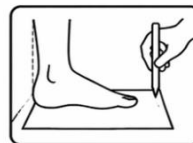

ICON & MAVRIC SIZE CHART		
Size Men	EU	CM
5	37	23.5
6	38	24.4
7	39	25.3
8	40	26.2
8.5	41	26.6
9	42	27
9.5	42.5	27.4
10	43	27.8
10.5	43.5	28.2
11	44	28.7
11.5	44.5	29.2
12	45	29.6
13	46	30.5
14	47	31.3

ICON / MAVRIC SIZE GUIDE

! IMPORTANT: CONFIRM YOUR SIZE BEFORE ORDERING

HOW TO MEASURE YOUR FEET:

- 1** Place a piece of paper on a hard floor with one edge against a wall.

- 2** Stand on the paper with your heel lightly touching the wall.

- 3** Mark the tip of your longest toe, keeping the pen or marker straight up and down.

- 4** Measure from the edge of the paper to the mark.

Measuring in millimeters is preferred for the most accurate fit.