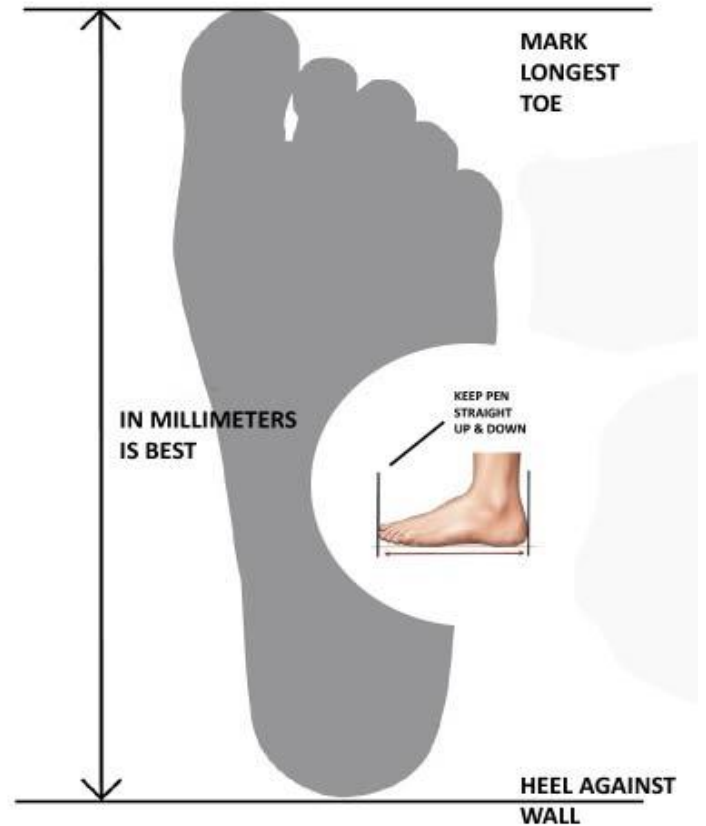

ICON & MAVRIC SIZE CHART		
Size Men	EU	CM
5	37	23.5
6	38	24.4
7	39	25.3
8	40	26.2
8.5	41	26.6
9	42	27
9.5	42.5	27.4
10	43	27.8
10.5	43.5	28.2
11	44	28.7
11.5	44.5	29.2
12	45	29.6
13	46	30.5
14	47	31.3

ICON / MAVRIC SIZE GUIDE

! IMPORTANT: CONFIRM YOUR SIZE BEFORE ORDERING

HOW TO MEASURE YOUR FEET:

- 1** Place a piece of paper on a hard floor with one edge against a wall.

- 2** Stand on the paper with your heel lightly touching the wall.

- 3** Mark the tip of your longest toe, keeping the pen or marker straight up and down.

- 4** Measure from the edge of the paper to the mark.

Measuring in millimeters is preferred for the most accurate fit.

Compare your measurement to the size guide above.

💡 IMPORTANT FIT TIP

Be sure to measure while standing with your knees slightly bent and wearing the same socks, stockings, or booties you plan to skate in. If you skate barefoot, measure with no socks.